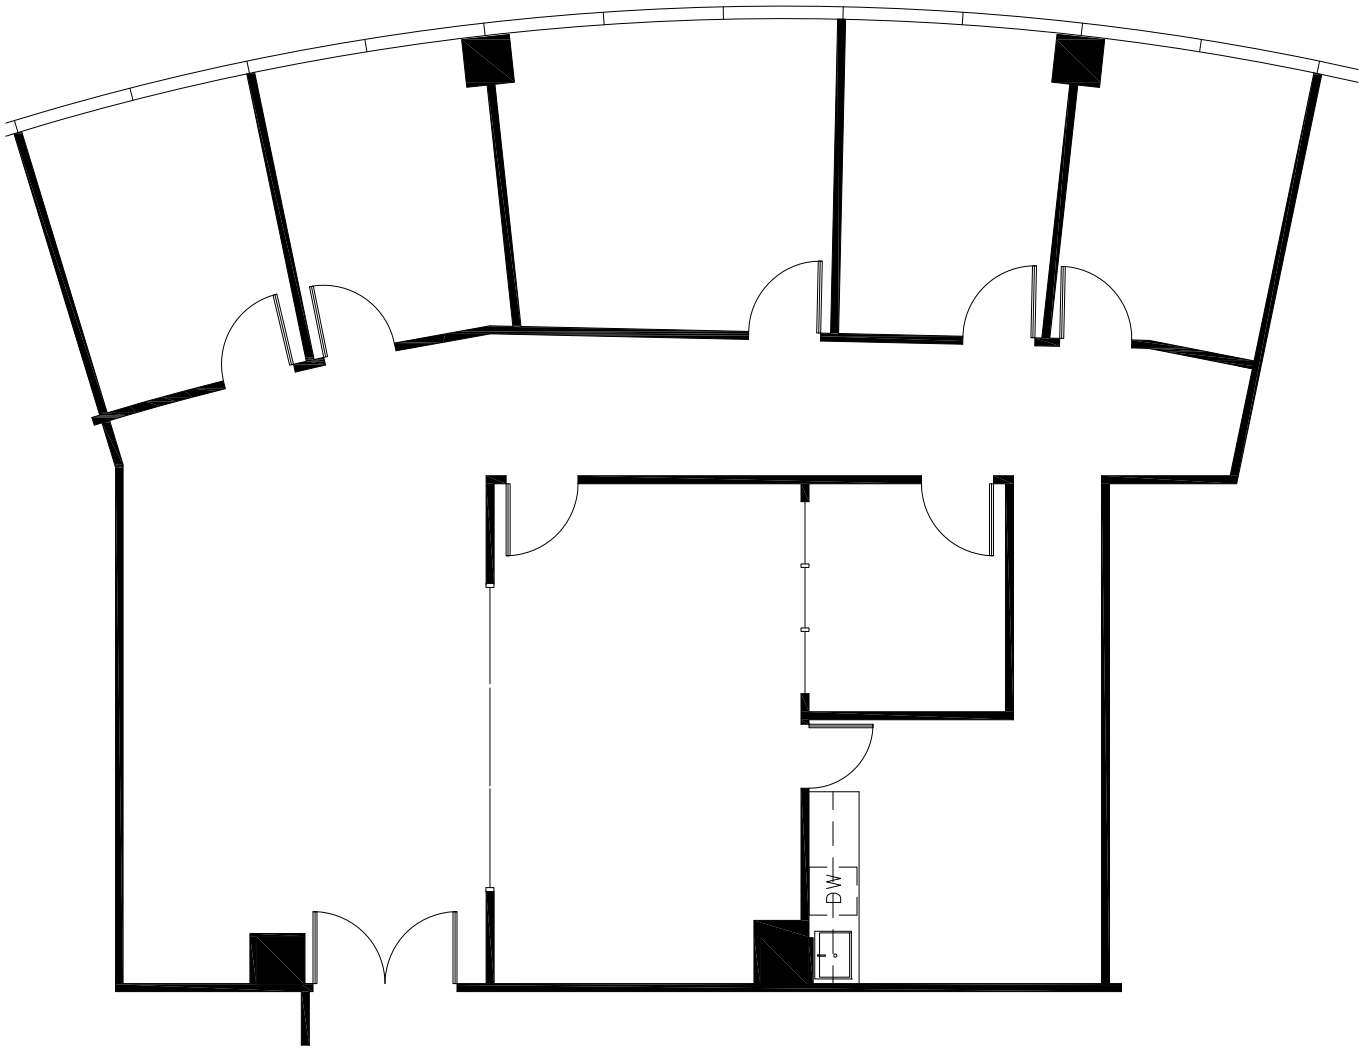

# SPRING VALLEY CENTER

5220 Spring Valley Road, Dallas, Texas

SUITE 602  
2,122 RSF

6TH FLOOR

Scale: 1/8"=1'-0"

All dimensions and square footages are approximate.

July 29, 2014