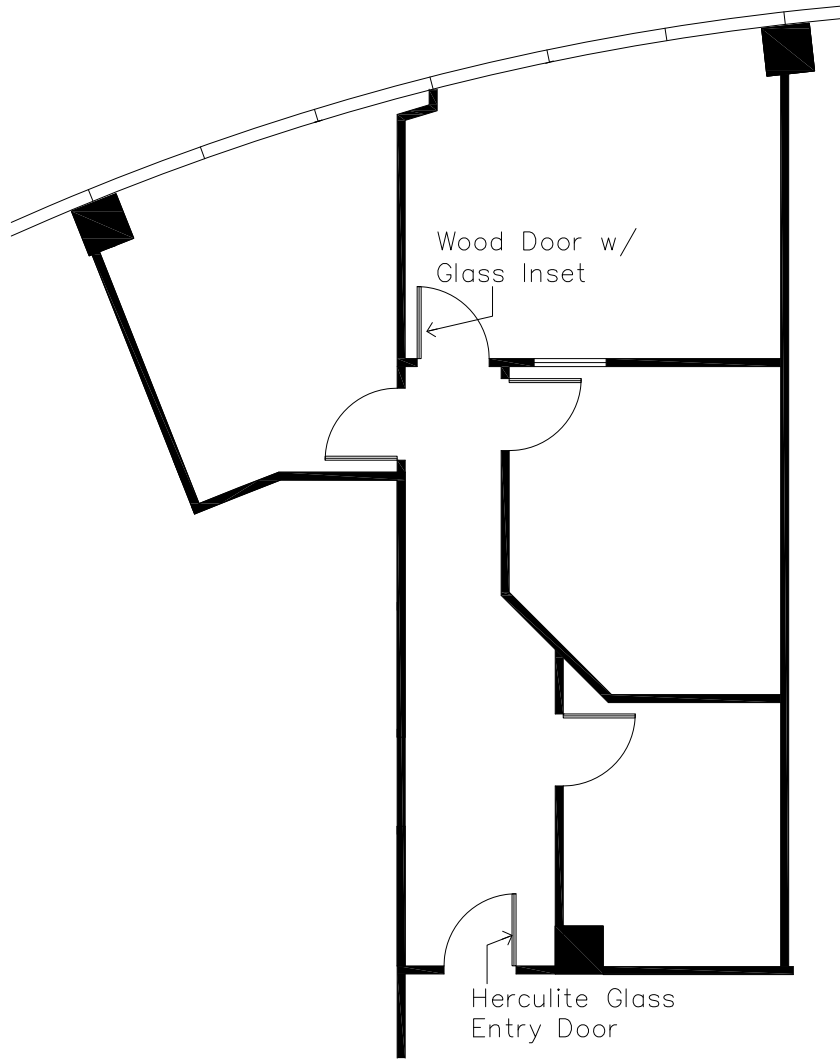

SPRING VALLEY CENTER

5220 Spring Valley Road, Dallas, Texas

SUITE 170
870 RSF

1ST FLOOR

Scale: 1/8"=1'-0"

All dimensions and square footages are approximate.

March 20, 2023